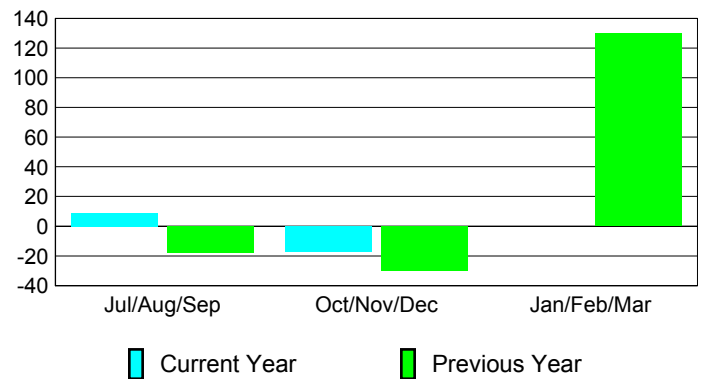

Gender Comparison 2012-2013

Jul/Aug/Sep

Oct/Nov/Dec

Jan/Feb/Mar

Male

Female