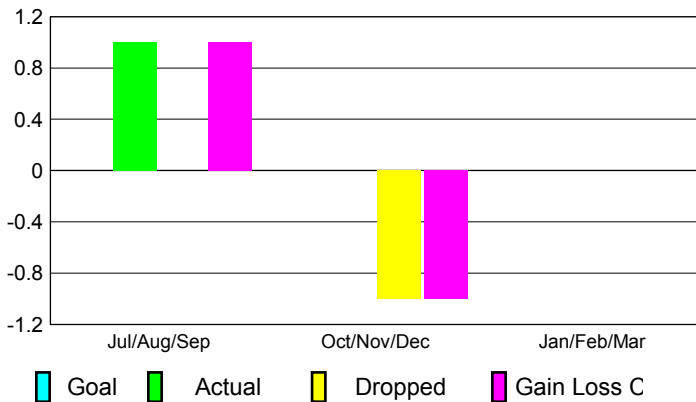

## CLUBS

Club Results  
2012-2013

Clubs  
2011-2012

Month	New Club Goal	Actual New Clubs	Actual Dropped Clubs	Gain/Loss of Clubs	Gain/Loss of Clubs
Jul/Aug/Sep		1	0	1	0
Oct/Nov/Dec		0	-1	-1	0
Jan/Feb/Mar					1
<b>Totals</b>		<b>1</b>	<b>-1</b>	<b>0</b>	<b>1</b>

### Club Results 2012-2013

Goal, New, Dropped, Gain/Loss

### Comparison of Club Gain/Loss

Current Year Compared to the Previous Year