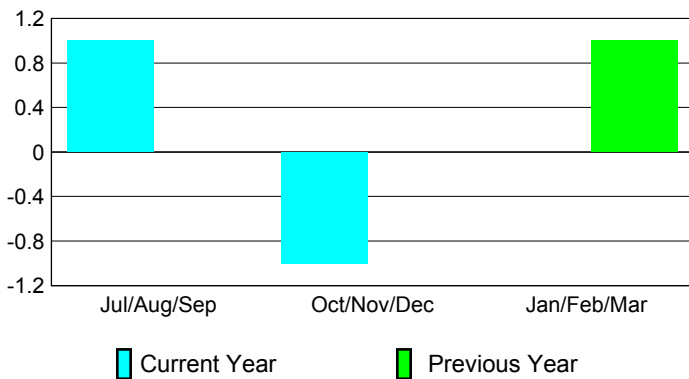

2012-2013 GMT Reports for District (or Undistricted) **District LC 5**

GMT: Ricardo Shoiti Komatsu

Location: BRAZIL

GMT CA: 3

CLUBS

Club Results
2012-2013

Clubs
2011-2012

Month	New Club Goal	Actual New Clubs	Actual Dropped Clubs	Gain/Loss of Clubs	Gain/Loss of Clubs
Jul/Aug/Sep		1	0	1	0
Oct/Nov/Dec		0	-1	-1	0
Jan/Feb/Mar					1
Totals		1	-1	0	1

Club Results 2012-2013

Goal, New, Dropped, Gain/Loss

Comparison of Club Gain/Loss

Current Year Compared to the Previous Year

YTD Status Quo Clubs 2012-2013

Status Quo Clubs Compared to Status Quo Members

MEMBERSHIP

Membership Results
2012-2013

Membership
2011-2012

Month	Net Memb Goal	Actual New Memb	Actual Dropped Memb	Gain/Loss of Memb	Gain/Loss of Memb
Jul/Aug/Sep		59	-50	9	-18
Oct/Nov/Dec		49	-66	-17	-30
Jan/Feb/Mar					130
Totals		108	-116	-8	82

Membership Results 2012-2013

Goal, New, Dropped, Gain/Loss

Comparison of Membership Gain/Loss

Current Year Compared to the Previous Year

Gender Comparison 2012-2013

Jul/Aug/Sep

Oct/Nov/Dec

Jan/Feb/Mar

Male

Female