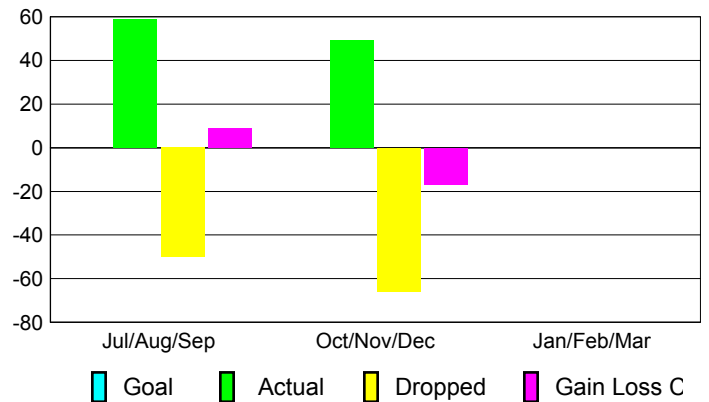

### YTD Status Quo Clubs 2012-2013

Status Quo Clubs Compared to Status Quo Members

## MEMBERSHIP

Membership Results  
2012-2013

Membership  
2011-2012

Month	Net Memb Goal	Actual New Memb	Actual Dropped Memb	Gain/Loss of Memb	Gain/Loss of Memb
Jul/Aug/Sep		59	-50	9	-18
Oct/Nov/Dec		49	-66	-17	-30
Jan/Feb/Mar					130
<b>Totals</b>		<b>108</b>	<b>-116</b>	<b>-8</b>	<b>82</b>

### Membership Results 2012-2013

Goal, New, Dropped, Gain/Loss

### Comparison of Membership Gain/Loss

Current Year Compared to the Previous Year